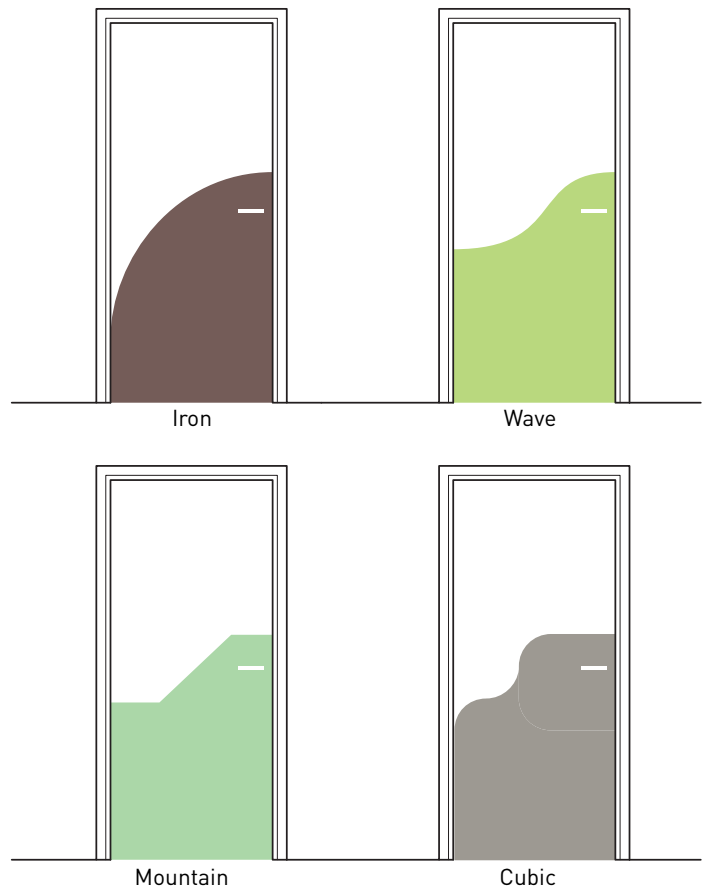

HALF-HEIGHT DECORATIVE DOOR

▶ DECOCHOC / DECOSMIC PROTECTION AND COVERING PANELS - DECORATIVE CUTOUTS -

One colour

Applications

These cutouts provide half-height protection and decoration for doors. Ideal for use in corridors in public buildings: hospitals, restaurants, hotels...

Shapes and colours make easier the location of different doors: rooms, staff rooms, technical premises, etc.

Description

- Description: 4 one-colour standard protection and covering masks
- Cut-to-size Decochoc or Decosmic panel.
- Thickness: 2 mm
- Material: Antibacterial and Bs2d0 fire-rated PVC, solid colour.
- Surface finish: lightly textured
- Fixing: adhesive bonding with Gerflor acrylic glue or Gerflor universal mastic glue
- Colours: 32 standard for Decochoc and 3 for Decosmic

Specification

- Description: half-height decorative one colour door protection (Iron, Wave, Mountain or Cubic masks as manufactured by Gerflor) from antibacterial PVC achieving Bs2d0 fire rating with solid colour. Lightly textured surface finish, 2 mm thick. A protective film is specified to minimise cleaning before acceptance.
- Environment: No heavy metals and no substance potentially subjected to any REACH restriction are used in its manufacture, nor PBT/PBA. The calcium-zinc thermal stabilisation process is used. The emission level of volatile substance in inside air has been tested according to ISO 16000-6 and is under $15\mu\text{g}/\text{m}^3$. 100% of the product are recyclable.
- Colour: selected by architects from manufacturer's standard range.
- Installation method: glue as per manufacturer's instructions.

Specification can be downloaded from our website www.gerflor.com