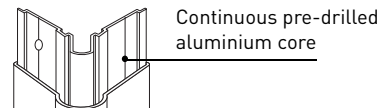

#### Specification

- Description: 90° corner protector with contrast strip on aluminium core (Cornea as manufactured by Gerflor) comprising smooth and antibacterial 2.5 mm thick PVC profile achieving Bs2d0 fire rating with solid colour. A protective film is specified to minimise cleaning before acceptance. Wings are 60 mm wide (internal measurement) and snap-fix to continuous pre-drilled aluminium core. The central rounded bead forms a decorative and harmless contrast strip. Smooth PVC endcaps are provided for ends.
- Environment: No heavy metals and no substance potentially subjected to any REACH restriction are used in its manufacture, nor PBT/PBA. The calcium-zinc thermal stabilisation process is used. The emission level of volatile substance in inside air has been tested according to ISO 16000-6 and is very low (A+) according to the french regulation (23 march 2011 nr 2011-321 Decree and 19 April 2011 Order). 100% of the product are recyclable.
- Colour: selected by architects from manufacturer's standard range.
- Installation method: snap-fixes to continuous pre-drilled aluminium core screwed to wall.

Specification and technical drawings can be downloaded from our website [www.gerflor.com](http://www.gerflor.com)

Smooth PVC endcap

Continuous pre-drilled aluminium core

Smooth PVC profile