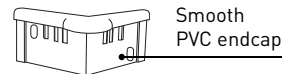

Continuous pre-drilled aluminium core

Specification and technical drawings can be downloaded from our website www.gerflor.com

Smooth PVC endcap