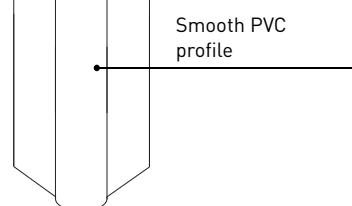

#### Description

- Model: Cornea corner protector with contrast strip on aluminium core
- Angle: 90°
- Wing width: 60 mm (internal measurement)
- Thickness: 2.5 mm
- Length: 1.30 m, 2.00 m or 4.00 m
- Material: Antibacterial and Bs2d0 fire-rated PVC, solid colour
- Surface finish: smooth
- Fixing system: continuous pre-drilled aluminium core
- Colours: one-colour: 31 standard

#### Specification

- Description: 90° corner protector with contrast strip on aluminium core (Cornea as manufactured by Gerflor) comprising smooth and antibacterial 2.5 mm thick PVC profile achieving Bs2d0 fire rating with solid colour. A protective film is specified to minimise cleaning before acceptance. Wings are 60 mm wide (internal measurement) and snap-fix to continuous pre-drilled aluminium core. The central rounded bead forms a decorative and harmless contrast strip. Smooth PVC endcaps are provided for ends.
- Environment: No heavy metals and no substance potentially subjected to any REACH restriction are used in its manufacture, nor PBT/PBA. The calcium-zinc thermal stabilisation process is used. The emission level of volatile substance in inside air has been tested according to ISO 16000-6 and is very low (A+) according to the french regulation (23 march 2011 nr 2011-321 Decree and 19 April 2011 Order). 100% of the product are recyclable.
- Colour: selected by architects from manufacturer's standard range.
- Installation method: snap-fixes to continuous pre-drilled aluminium core screwed to wall.

Specification and technical drawings can be downloaded from our website [www.gerflor.com](http://www.gerflor.com)

Smooth PVC endcap

Continuous pre-drilled aluminium core

Smooth PVC profile