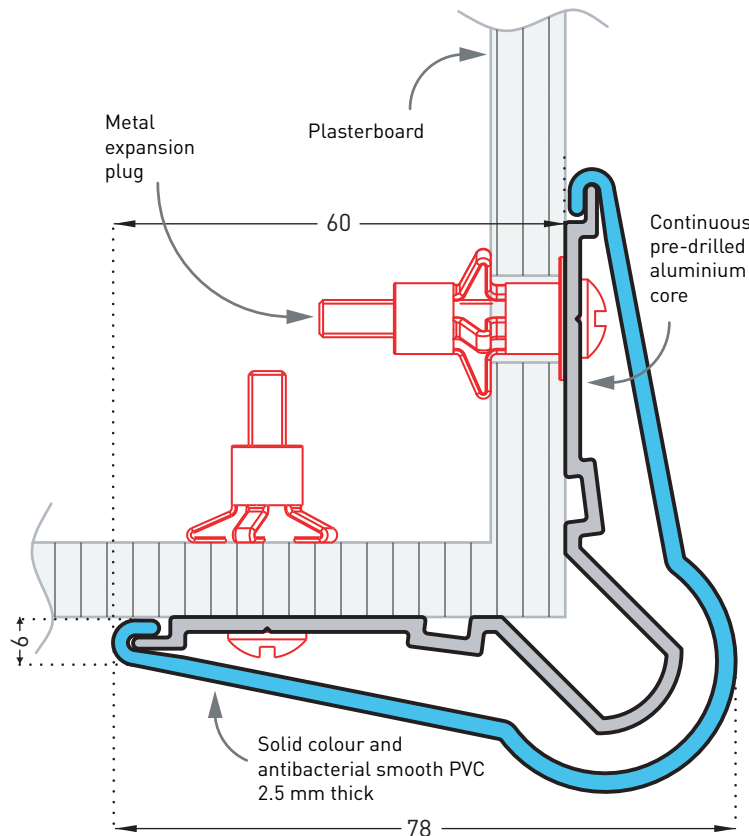

### ▶ 90° CORNER PROTECTOR ON ALUMINIUM CORE

#### Applications

Efficient protection for 90° angles exposed to heavy impact from trolleys and carts. A unique rounded spine makes corners harmless. Recommended for corridors and entrances to hospitals, clinics, laboratories, kitchens, schools, supermarkets.

#### Description

- Model: Cornea corner protector with contrast strip on aluminium core
- Angle: 90°
- Wing width: 60 mm (internal measurement)
- Thickness: 2.5 mm
- Length: 1.30 m, 2.00 m or 4.00 m
- Material: Antibacterial and Bs2d0 fire-rated PVC, solid colour
- Surface finish: smooth
- Fixing system: continuous pre-drilled aluminium core
- Colours: one-colour: 31 standard

#### Specification

- Description: 90° corner protector with contrast strip on aluminium core (Cornea as manufactured by Gerflor) comprising smooth and antibacterial 2.5 mm thick PVC profile achieving Bs2d0 fire rating with solid colour. A protective film is specified to minimise cleaning before acceptance. Wings are 60 mm wide (internal measurement) and snap-fix to continuous pre-drilled aluminium core. The central rounded bead forms a decorative and harmless contrast strip. Smooth PVC endcaps are provided for ends.
- Environment: No heavy metals and no substance potentially subjected to any REACH restriction are used in its manufacture, nor PBT/PBA. The calcium-zinc thermal stabilisation process is used. The emission level of volatile substance in inside air has been tested according to ISO 16000-6 and is very low (A+) according to the french regulation (23 march 2011 nr 2011-321 Decree and 19 April 2011 Order). 100% of the product are recyclable.
- Colour: selected by architects from manufacturer's standard range.
- Installation method: snap-fixes to continuous pre-drilled aluminium core screwed to wall.