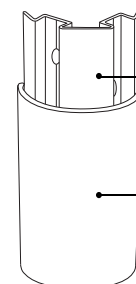

Description

- Model: Capcorn round corner protector on aluminium core
- Angle: 90°
- Wing width: 45 mm (internal measurement)
- Thickness: 2.5 mm
- Length: 1.30 m, 2.00 m or 4.00 m
- Material: antibacterial and Bs2d0 fire-rated PVC, solid colour
- Surface finish: smooth
- Fixing system: continuous pre-drilled aluminium core
- Colours: 5 standard

Specification

- Description: 90° round corner protector mounted on aluminium core (Capcorn as manufactured by Gerflor) comprising 2.5 mm thick smooth and antibacterial PVC profile achieving Bs2d0 fire rating with solid colour. A protective film is specified to minimise cleaning before acceptance. Wings are 45 mm wide (internal measurement) and snap-fix to a continuous pre-drilled aluminium core. The corner protector is finished with a smooth PVC endcap.
- Environment: No heavy metals and no substance potentially subjected to any REACH restriction are used in its manufacture, nor PBT/PBA. The calcium-zinc thermal stabilisation process is used. The emission level of volatile substance in inside air has been tested according to ISO 16000-6 and is very low (A+) according to the french regulation (23 march 2011 nr 2011-321 Decree and 19 April 2011 Order). 100% of the product are recyclable.
- Colour: selected by architects from manufacturer's standard range.
- Installation method: snap-fixes to continuous pre-drilled aluminium core screwed to wall.

Specification and technical drawings can be downloaded from our website www.gerflor.com

Smooth PVC endcap

Continuous pre-drilled aluminium core

Smooth PVC profile