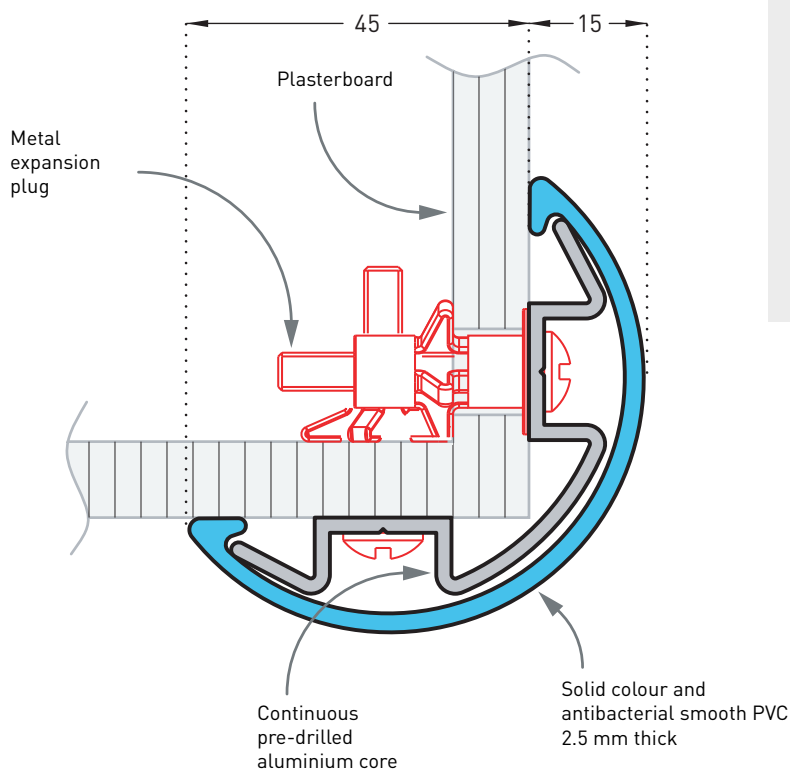

Capcorn
5 colours*

*and 26 colours on request with a minimum order quantity

CAPCORN

▶ 90° ROUND CORNER PROTECTOR ON ALUMINIUM CORE

Applications

Combining elegance and strength, this round corner protector is ideally suited for protecting and decorating 90° corners. Recommended for use in corridors and areas exposed to heavy, frequent impact in hotels, restaurants, schools, offices, shops, hospitals, clinics, retirement homes.

Description

- Model: Capcorn round corner protector on aluminium core
- Angle: 90°
- Wing width: 45 mm (internal measurement)
- Thickness: 2.5 mm
- Length: 1.30 m, 2.00 m or 4.00 m
- Material: antibacterial and Bs2d0 fire-rated PVC, solid colour
- Surface finish: smooth
- Fixing system: continuous pre-drilled aluminium core
- Colours: 5 standard

Specification

- Description: 90° round corner protector mounted on aluminium core (Capcorn as manufactured by Gerflor) comprising 2.5 mm thick smooth and antibacterial PVC profile achieving Bs2d0 fire rating with solid colour. A protective film is specified to minimise cleaning before acceptance. Wings are 45 mm wide (internal measurement) and snap-fix to a continuous pre-drilled aluminium core. The corner protector is finished with a smooth PVC endcap.
- Environment: No heavy metals and no substance potentially subjected to any REACH restriction are used in its manufacture, nor PBT/PBA. The calcium-zinc thermal stabilisation process is used. The emission level of volatile substance in inside air has been tested according to ISO 16000-6 and is very low (A+) according to the french regulation (23 march 2011 nr 2011-321 Decree and 19 April 2011 Order). 100% of the product are recyclable.
- Colour: selected by architects from manufacturer's standard range.
- Installation method: snap-fixes to continuous pre-drilled aluminium core screwed to wall.