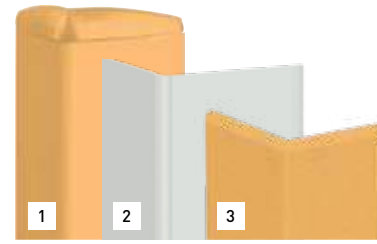

- NEW**
1. LINEA'TOUCH - PVC-SHEATHED  
Trilobed handrail  
LED option - *Please consult us -*
  2. ESCORT - PVC-SHEATHED  
Round handrail

STARLINE - ANODISED  
Handrail with PVC band

1. LINEA'FLEX  
Flexible adhesive corner protector with variable angle endcap
2. PROTECTA 2  
Variable angle flexible adhesive corner protector
3. COMBO'CORNER  
90 and 135° corner protectors on aluminium core