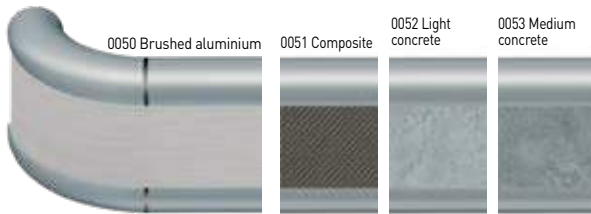

▶ DECOTREND RANGE

Decotrend Starline anodised handrail