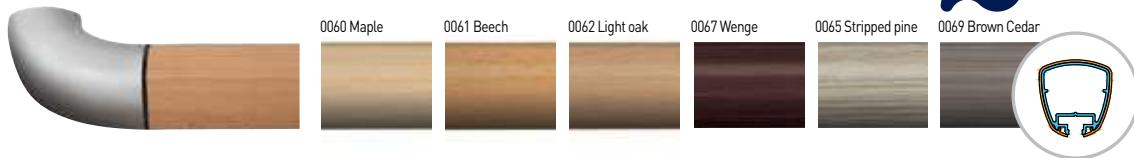

PROTECT AND EMBELLISH

▶ DECOWOOD RANGE

Decowood Linea'Touch handrails

Decowood Escort handrails