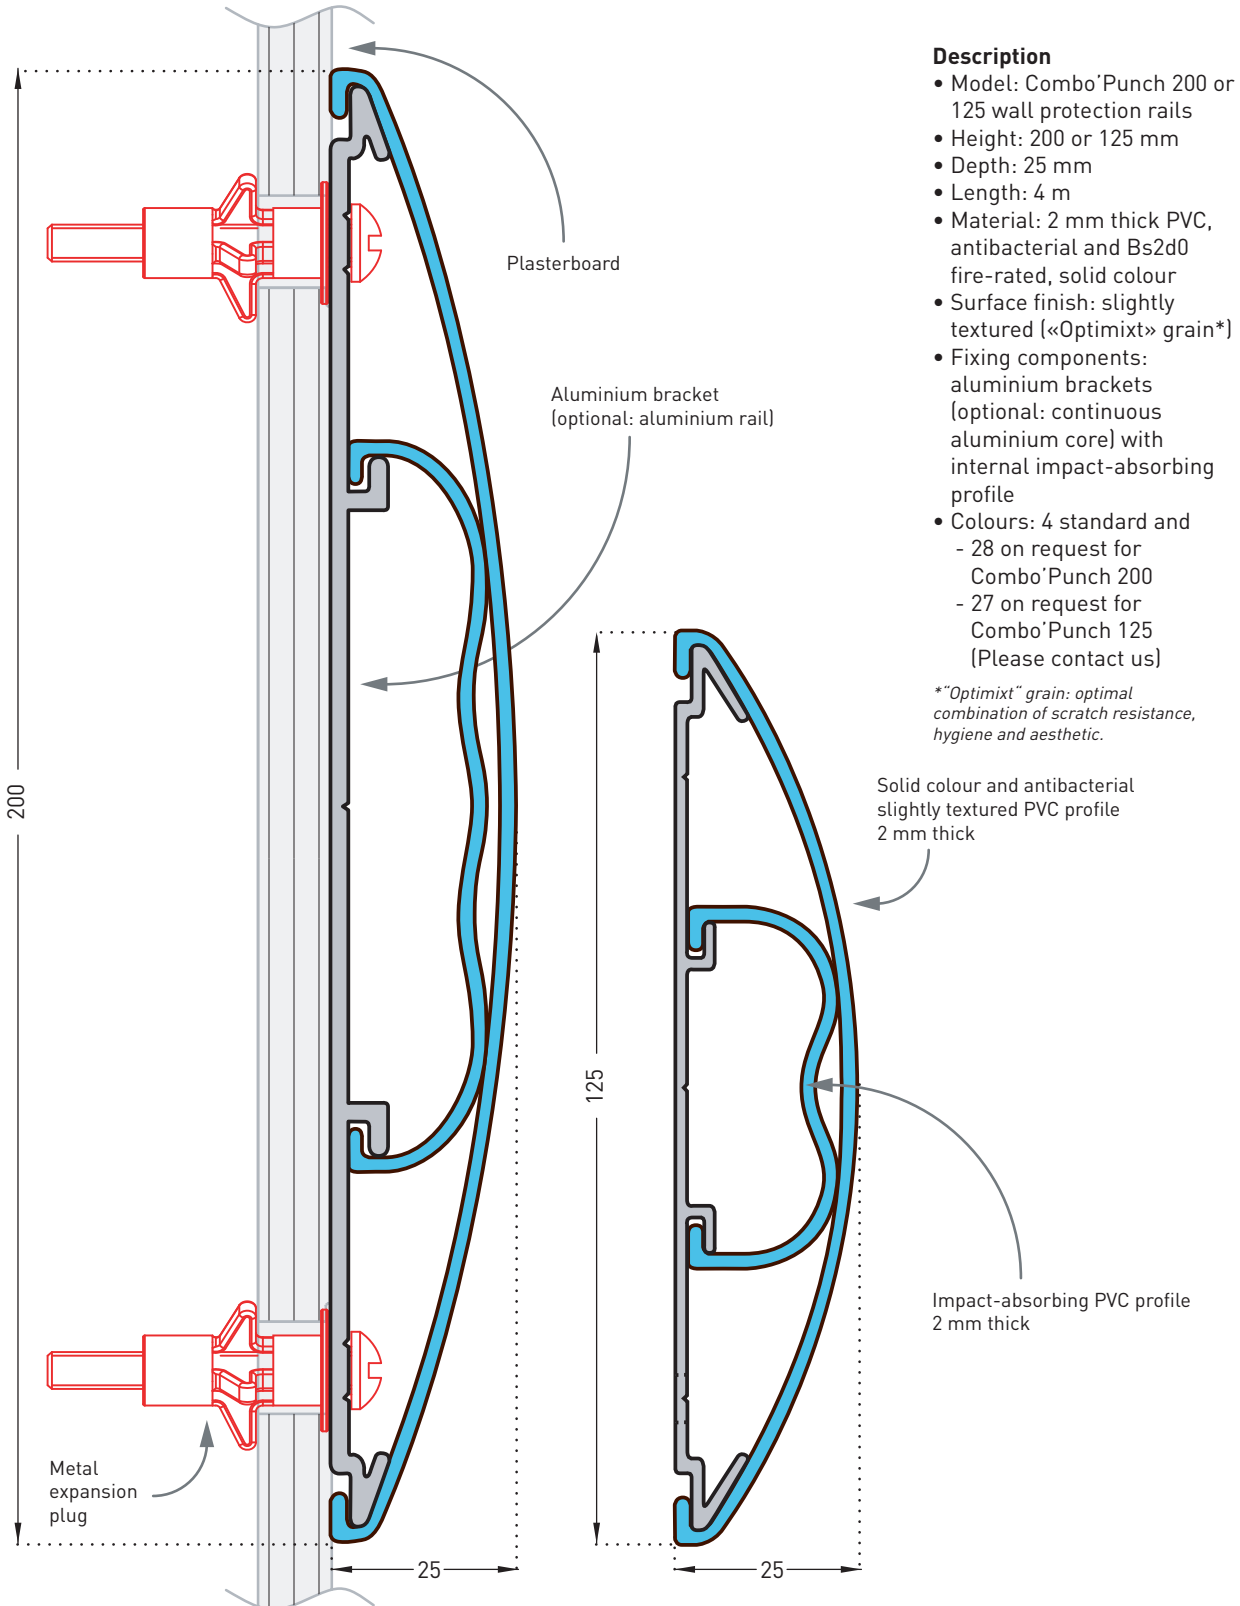

### ▶ WALL PROTECTION RAILS - 200 AND 125 MM HIGH

#### Specification

- Description : curved wall protection rail (Combo'Punch 200 or 125 as manufactured by SPM) from slightly textured (Optimixt grain as manufactured by SPM) and antibacterial PVC achieving Bs2d0 fire rating with solid colour. PVC profile projects 25 mm, is 200 or 125 mm high and 2 mm thick. It snap-fixes onto aluminium brackets or continuous aluminium rail (optional) with an internal impact-absorbing PVC profile. Finish is provided by slightly textured end pieces (27 mm wide).
- Environment: no heavy metals and no substance potentially subjected to any REACH restriction are used in its manufacture, nor PBT/BPA. The calcium-zinc thermal

- Colour: selected by architects from manufacturer's standard range. The end piece colours are the same as the profile.

- Installation method: recommended height of protection rail centreline 0.80 m above floor level for mid-level wall protection or on top of the skirting for low level wall protection. Snap-fixes onto aluminium brackets spaced at 0.50 m centres or continuous aluminium rail (optional).

Combo'Punch 200/125  
4 colours\*

\*and 28 colours on request for Combo'Punch 200 / and 27 colours on request for Combo'Punch 125 (Please contact us)

**Description**

- Model: Combo'Punch 200 or 125 wall protection rails
- Height: 200 or 125 mm
- Depth: 25 mm
- Length: 4 m
- Material: 2 mm thick PVC, antibacterial and Bs2d0 fire-rated, solid colour
- Surface finish: slightly textured («Optimixt» grain\*)
- Fixing components: aluminium brackets (optional: continuous aluminium core) with internal impact-absorbing profile
- Colours: 4 standard and - 28 on request for Combo'Punch 200 - 27 on request for Combo'Punch 125 (Please contact us)