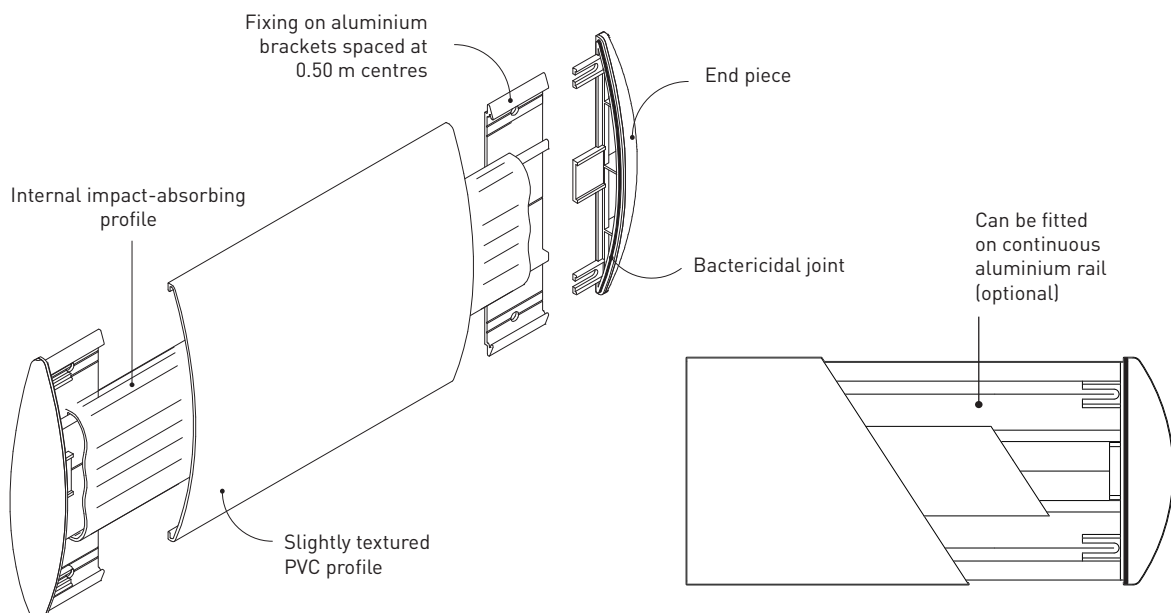

### ▶ WALL PROTECTION RAILS - 200 AND 125 MM HIGH

#### Applications

These wall protection rails are designed to offer impact protection and scratch resistance against damage caused from both pedestrian and wheeled traffic. One or two level protection, Combo'Punch 200 and/or 125 protect the walls in corridors, access areas and storage rooms (hospitals, clinics, retirement homes, hotels, restaurants, schools).

#### Specification

- Description : curved wall protection rail (Combo'Punch 200 or 125 as manufactured by SPM) from slightly textured (Optimixt grain as manufactured by SPM) and antibacterial PVC achieving Bs2d0 fire rating with solid colour. PVC profile projects 25 mm, is 200 or 125 mm high and 2 mm thick. It snap-fixes onto aluminium brackets or continuous aluminium rail (optional) with an internal impact-absorbing PVC profile. Finish is provided by slightly textured end pieces (27 mm wide).
- Environment: no heavy metals and no substance potentially subjected to any REACH restriction are used in its manufacture, nor PBT/BPA. The calcium-zinc thermal

Combo'Punch 200/125  
4 colours\*

\*and 28 colours on request for Combo'Punch 200 / and 27 colours on request for Combo'Punch 125 (Please contact us)

**Description**

- Model: Combo'Punch 200 or 125 wall protection rails
- Height: 200 or 125 mm
- Depth: 25 mm
- Length: 4 m
- Material: 2 mm thick PVC, antibacterial and Bs2d0 fire-rated, solid colour
- Surface finish: slightly textured («Optimixt» grain\*)
- Fixing components: aluminium brackets (optional: continuous aluminium core) with internal impact-absorbing profile
- Colours: 4 standard and - 28 on request for Combo'Punch 200 - 27 on request for Combo'Punch 125 (Please contact us)