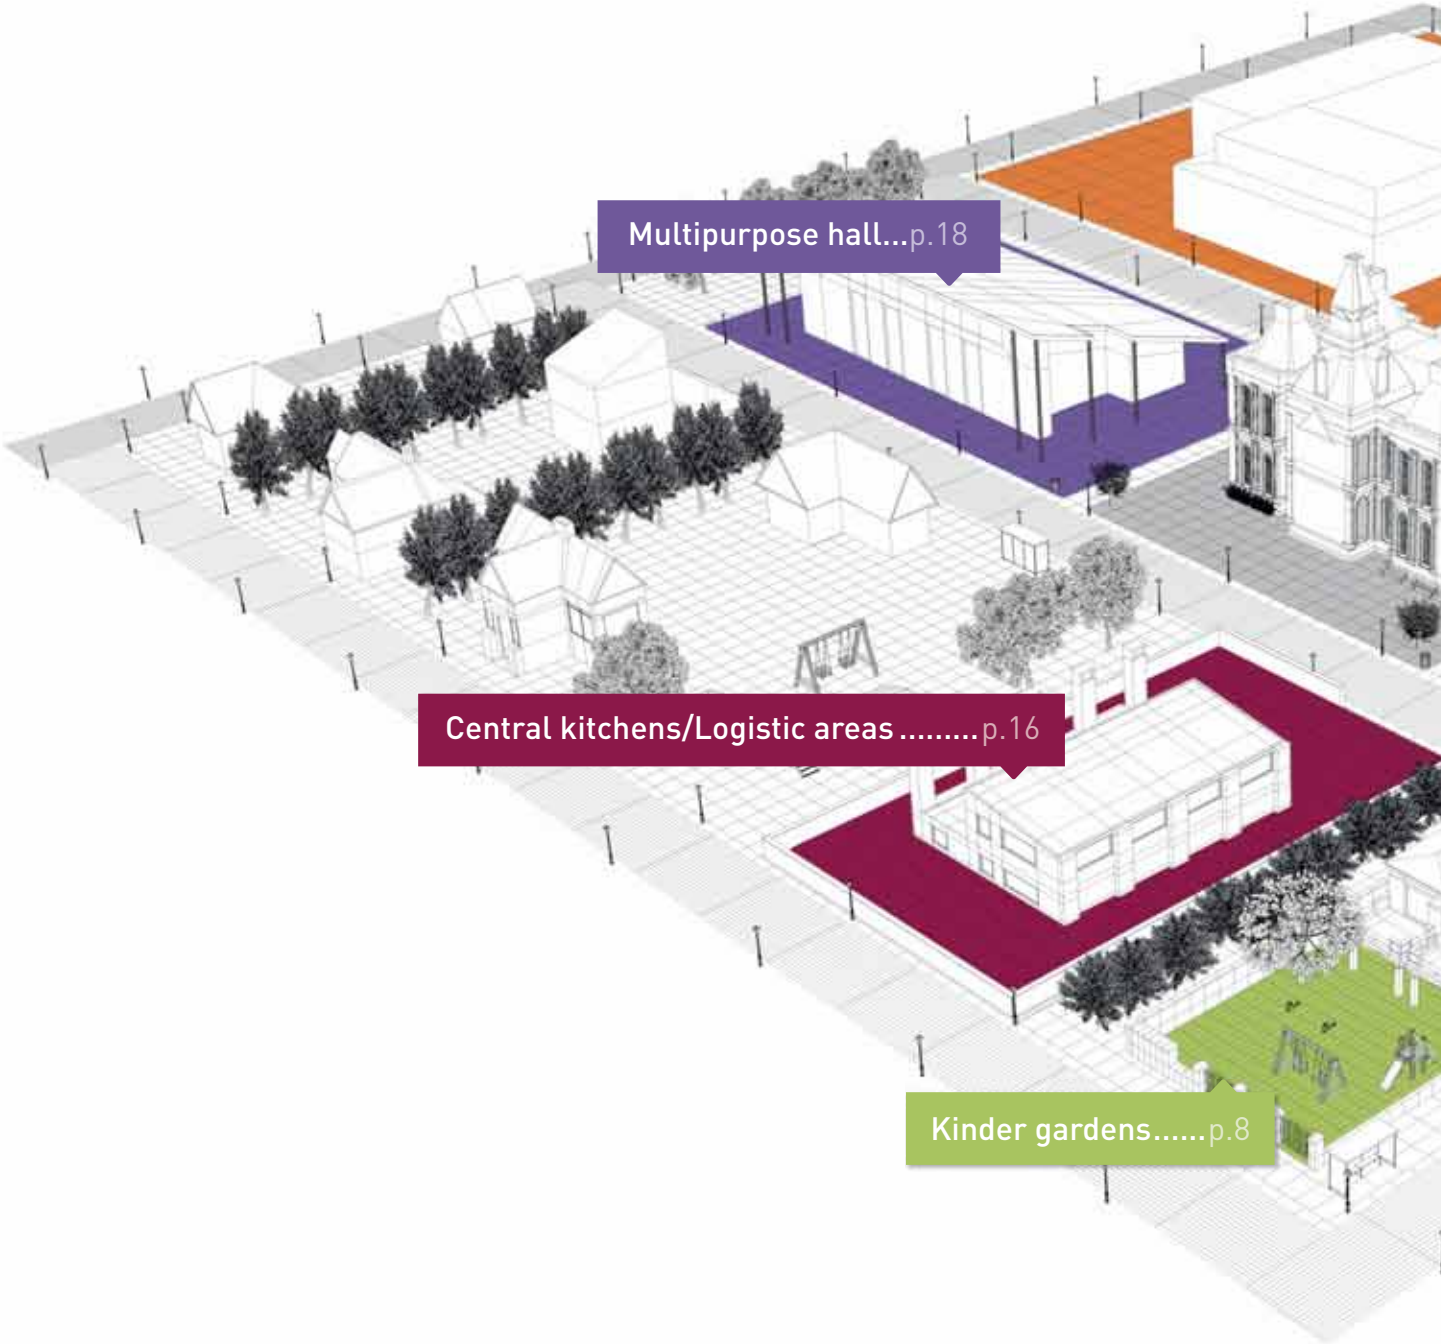

SOLUTIONS FOR YOUR FACILITIES

Multipurpose hall...p.18

Central kitchens/Logistic areas p.16

Kinder gardens.....p.8