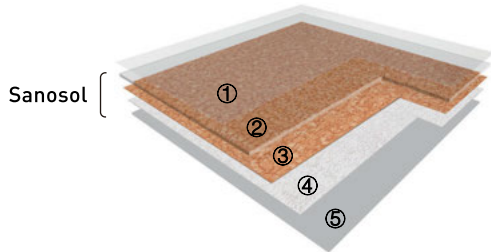

WOOD AMBOISE

WOOD CHINON

Protecsol®

Sanosol

34-43

BORGO / COUTURE / PANAME / WOOD

- ① Protecsol® surface treatment
- ② Transparent wear layer
- ③ Printed design
- ④ Fiber glass reinforced layer
- ⑤ Compact back layer