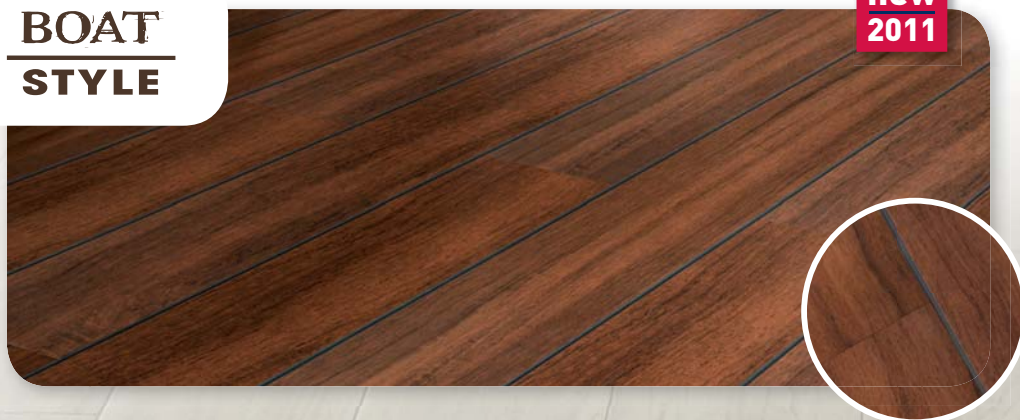

4 chamfered edge finish, ideal for edge-to-edge installation. Vstyle highlights the visible outline of the plank.

BOAT

STYLE

new
2011